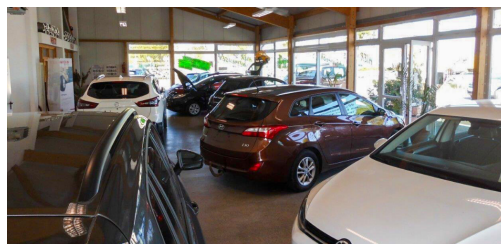

Floor height 4.5
Trafficability by trucks Yes

Prices

Marketing type Purchase
All Prices in Euro.

Photographs

Contact

Contact person Boris Jurkscheit
Ostsee-Automobile
Osterweide 6
23774 Heiligenhafen
[04362 905 900](tel:04362905900)
info@ostsee-automobile.de