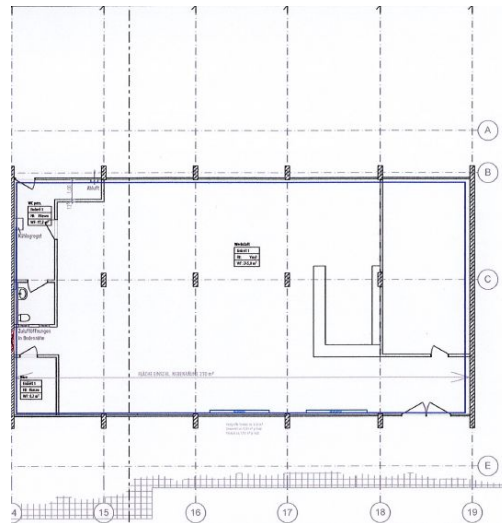

Ostseenahe Gewerbefläche in Großenbrode, Kreis Ostholstein

Object type Office

Geographical location of real estate

Lage des Objektes

Municipality	Großenbrode
Address	Am Hohen Ufer 1
Zip code	23775
Location publicity	ZIP code, address, and point

General characteristics

Net floor space (m ²)	286.36
Office area (m ²)	286.36

Prices

Marketing type	Rent
Rent without add costs	550

Contact

Contact person

Jan-Ole Kloth
IVO-Immobilienverwaltungsgesellschaft Ostsee mbH
Scharbeutz
jan-ole.kloth@ivo-scharbeutz.de